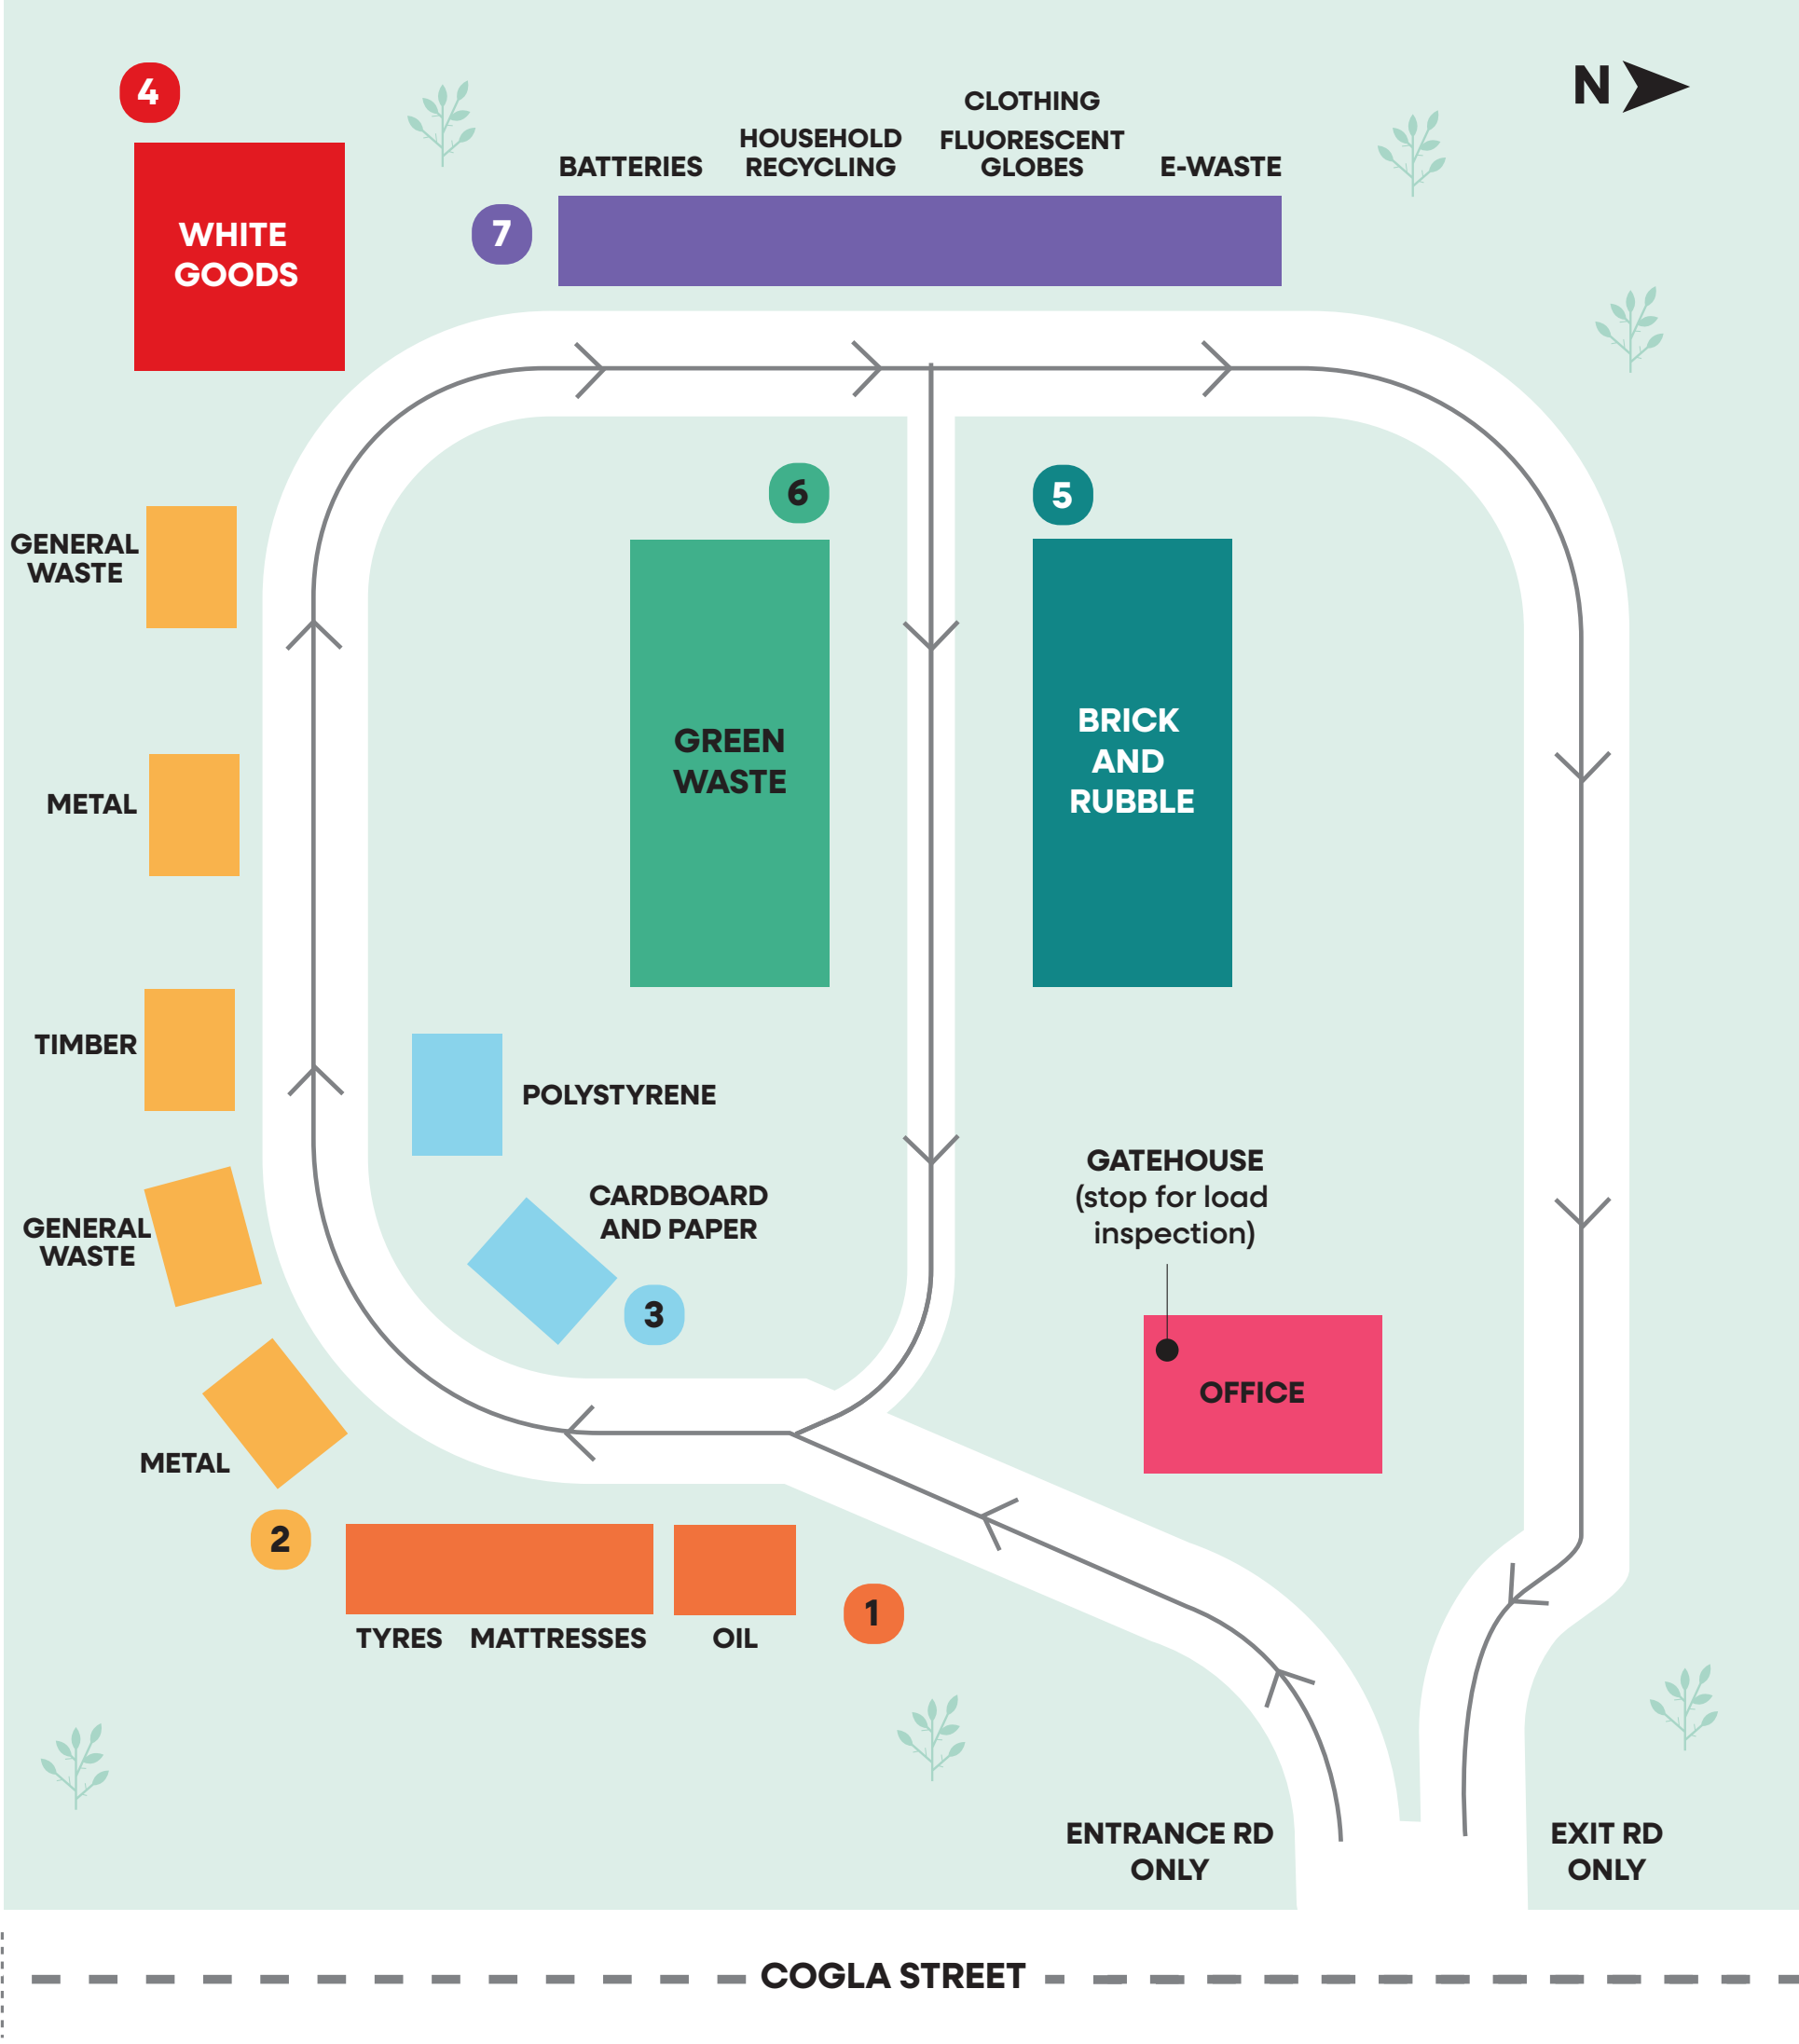

4

WHITE GOODS

BATTERIES   **HOUSEHOLD RECYCLING**   **CLOTHING**   **FLUORESCENT GLOBES**   **E-WASTE**

7

HOUSEHOLD RECYCLING

GENERAL WASTE

GENERAL WASTE

METAL

METAL

TIMBER

TIMBER

GENERAL WASTE

GENERAL WASTE

METAL

METAL

2

TYRES   **MATTRESSES**   **OIL**

1

6

GREEN WASTE

5

BRICK AND RUBBLE

POLYSTYRENE

POLYSTYRENE

CARDBOARD AND PAPER

CARDBOARD AND PAPER

3

GATEHOUSE
(stop for load inspection)

OFFICE

ENTRANCE RD ONLY

EXIT RD ONLY

VICTORIA STREET

COGLA STREET